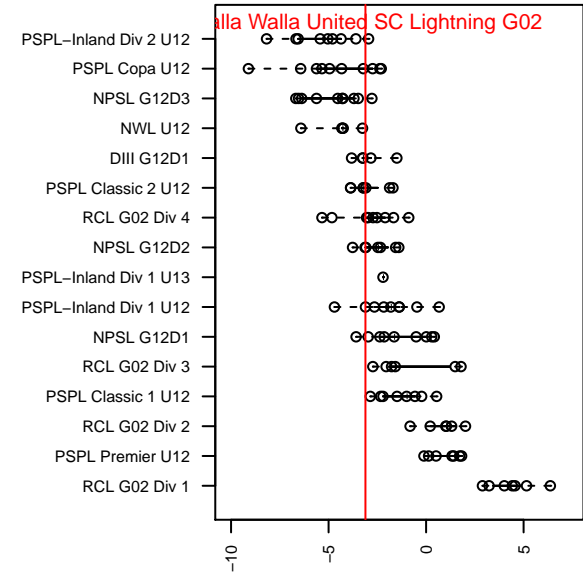

Walla Walla United SC Lightning G02

Walla Walla, WA
 G02 total strength=451
 attack=0.47 defense=0.19
 fall league = PSPL–Inland Div 1 U12
 spr league = Spr PSPL–Inland Div 1 U12

alt names used:
 Walla Walla United Soccer Club Lightning
 Walla Walla United Soccer Club Lightning

Venues played:
 2014 PSPL–Inland Div 1 U12
 2014 Spr PSPL–Inland Div 1 U12

**attack and defense variance (black dot)
relative to other teams
and top 10 in region**

**attack and defense rating
relative to others at age
and all opponents in last 13 months**